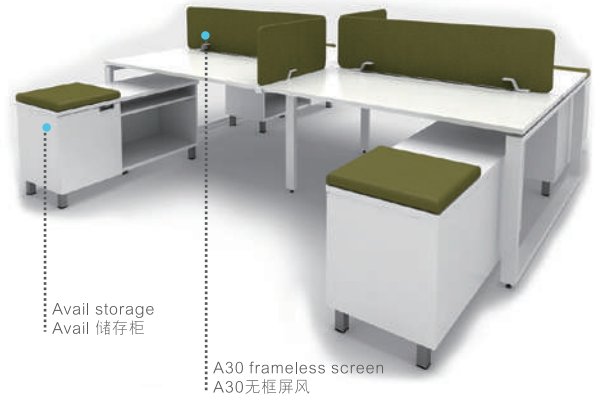

Most efficient desking solution

最高效办公桌解决方案

Avail Bench provides personal space while facilitating convenient and efficient communication.

Avail共享台在提供便利和有效沟通的同时提供给工作者私人空间。

- Product highlight
  产品特性

Most efficient use of space that increases the number of employees, saves cost and can change easily

最有效的空间利用增加了员工的数量，节省了成本，并且随时可以轻易改变

Highly flexible system can disassemble and assemble easily to change from focus space to collaborative space quickly

高度灵活的系统可以拆装组合，从专注空间瞬间变成协作空间

Change easily from workstation to a conference table with Avail Bench. Instantly meet your changing needs as your business changes.

利用Avail 共享台工作站可以轻易变身会议桌。顷刻满足你随着业务的变化而变化的需求