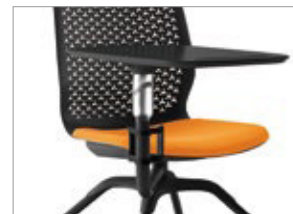

凭借其内置的写字板与滚轮配置，傲悦培训座椅可让您在培训课程和小组讨论中轻松移动与进行记录笔记。它可灵活运用和适合任何大小空间的特点，使其成为培训空间或会议室的理想解决方案。

Breathable Back Design 透气椅背设计

Perforated polymer seat back allows bodies to breath while drying additional moisture. 椅背采用柔韧透气冲孔的工程塑胶材质，使空气流通顺畅让您体感更舒适。

Active Seating 贴合身形的座椅

With its polymer back and a contoured seat that adjusts to body movement, Venus distributes weight and soothes pressure points. 傲悦培训座椅采用柔韧的工程塑胶材质和贴合身形的缓冲支撑，更加适应了身体的移动，分散重量和缓解压力点，让您久坐不累。

360° Rotatable Writing Tablet 360度可旋转的写字板

360° rotatable writing tablet turns at ease, allowing you to always take notes.

360度全方位可旋转的写字板在任何位置都可以使用，让您随心所欲，使办公变得轻松便捷。

Built-In Cup Holder 内置贴心杯架

A cup holder has been conveniently built-in, allowing you to store drinks during the work day.