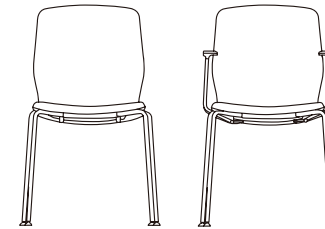

Venus Training and Multi-purpose Chair 傲悦培训及多用途座椅

Training and Multi-purpose
Chair
培训及多用途座椅带四脚椅

Armrest 扶手 w/or w/o Armrest
带扶手 / 不带扶手
Frame Color 框架颜色 Grey/Black
灰色 / 黑色
Height 椅高 850mm
Depth 椅深 470mm
Width 椅宽 470mm (w/o Armrest 不带扶手)
560mm (w/Armrest 带扶手)
Seating Height 座高 440mm
Seating Depth 座深 450mm
Seating Width 座宽 470mm