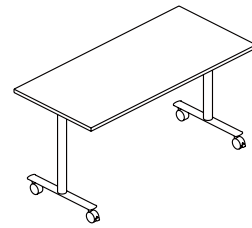

Training and Multi-purpose Chair, 4 Sled Leg, w/o or w/Armrest
培训及多用途座椅带雪橇脚，不带或带扶手

Training Chair, Castors, Built-in Cup Holder and Storage Base Tray, w/Writing Tablet
培训座椅带移动滑轮，内置杯架及储物架，带扶手写字板

Bar Stool, High 4-leg
吧椅带高四脚

Bar Stool, High Sled Leg
吧椅带高雪橇脚

Multi-purpose Chair, 5-star Leg with Castors, w/o or w/Armrest
多用途座椅带五星脚滑轮，不带或带扶手

Venus Training Table 傲悦培训桌

Foldable Training Table with Castors
可折叠培训台带脚轮
W: 1200, 1400, 1500, 1600
D: 600, 700
H: 755

Unfoldable Training Table with Gliders
非折叠培训台带水平调节脚
W: 1200, 1400, 1500, 1600
D: 600, 700
H: 755

Unfoldable Training Table with Castors
非折叠培训台带脚轮
W: 1200, 1400, 1500, 1600
D: 600, 700
H: 755

MFC Modesty Panel Hang on Bar
三聚氰胺板前挡板·横杆悬挂
W: 940, 1140, 1240, 1340
T: 16
H: 350