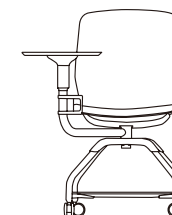

Training Chair, Castors,
Built-in Cup Holder and
Storage Base Tray
培训座椅带脚轮·内置杯架及
储物架

Frame Color 框架颜色 Black
黑色
Height 椅高 880mm
Depth 椅深 470mm
Width 椅宽 490mm (Writing Tablet Flipped Down 放下写字板)
820mm (Writing Tablet Flipped Up 翻上写字板)
Seating Height 座高 460mm
Seating Depth 座深 530mm
Seating Width 座宽 470mm