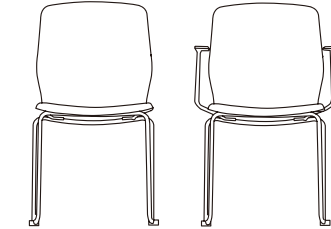

Venus Training and Multi-purpose Chair 傲悦培训及多用途座椅

Training and Multi-purpose
Chair
培训及多用途座椅带四脚椅

Armrest 扶手 w/or w/o Armrest
带扶手 / 不带扶手
Frame Color 框架颜色 Grey/Black
灰色 / 黑色
Height 椅高 850mm
Depth 椅深 470mm
Width 椅宽 470mm (w/o Armrest 不带扶手)
560mm (w/Armrest 带扶手)
Seating Height 座高 440mm
Seating Depth 座深 450mm
Seating Width 座宽 470mm