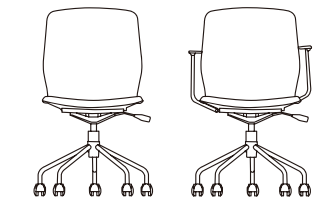

Venus Training and Multi-purpose Chair 傲悦培训及多用途座椅

Training and Multi-purpose
Chair
培训及多用途座椅带四脚椅

Armrest 扶手 w/or w/o Armrest
带扶手 / 不带扶手
Frame Color 框架颜色 Grey/Black
灰色 / 黑色
Height 椅高 850mm
Depth 椅深 470mm
Width 椅宽 470mm (w/o Armrest 不带扶手)
560mm (w/Armrest 带扶手)
Seating Height 座高 440mm
Seating Depth 座深 450mm
Seating Width 座宽 470mm

Training and Multi-purpose
Chair, 4-sled Leg
培训及多用途座椅带雪橇脚

Armrest 扶手 w/or w/o Armrest
带扶手 / 不带扶手
Frame Color 框架颜色 Grey/Black
灰色 / 黑色
Height 椅高 870mm
Depth 椅深 530mm
Width 椅宽 470mm (w/o Armrest 不带扶手)
560mm (w/Armrest 带扶手)
Seating Height 座高 450mm
Seating Depth 座深 450mm
Seating Width 座宽 470mm