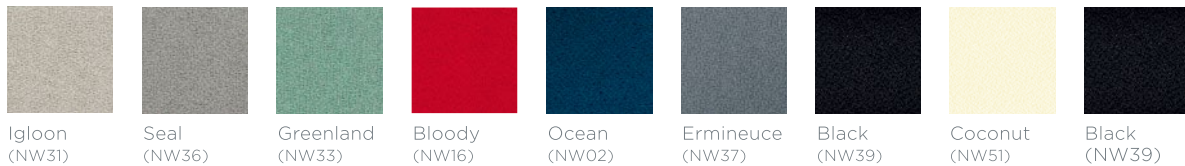

Mesh Back Color

MT

Ma

Seat Fabric Color

New Win

Era

Medley

Elvy

Scena

Boldface

True Leather Color

Artificial Leather Color

Back Carrier Finisher

Frame/Base Finisher

Certifications

GREENGUARD GOLD
Indoor Air Quality Certification

Remarks :

Color variations may occur on soft copies or printed matters. Please refer to swatch cards or actual product samples for color selection.
 More material color options are available for selection in Lamex Colorbook. Please consult your sales representatives or dealers for more information.