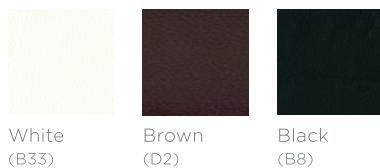

Mesh Back Color

MT

Ma

Seat Fabric Color

New Win

Era

Medley

Elvy

Scena

Boldface

True Leather Color

Artificial Leather Color

Back Carrier Finisher

Frame/Base Finisher

Certifications

GREENGUARD GOLD
Indoor Air Quality Certification