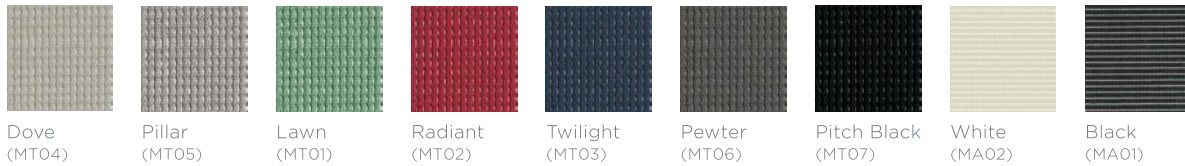

Mesh Back Color

MT

Ma

Seat Fabric Color

New Win

Era

Medley

Elvy

Scena

Boldface

True Leather Color

Artificial Leather Color

Back Carrier Finisher

Frame/Base Finisher

Certifications

GREENGUARD GOLD
Indoor Air Quality Certification