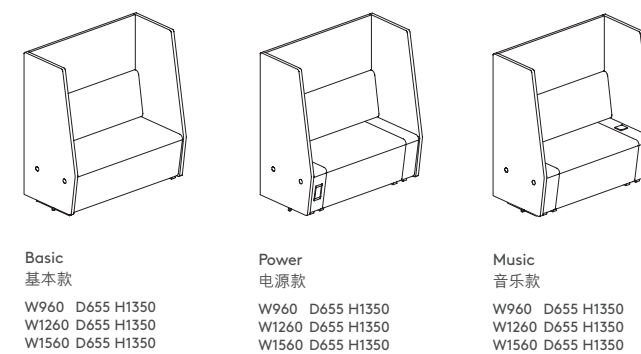

X-Disc Chair
X- 圆盘椅

Sofa (Bundle), Low Hub
沙发套装, 矮扶手
W900, 1200, 1500

Sofa (Bundle), High Hub
沙发套装, 高扶手
W900, 1200, 1500

Single Chair
单椅

Stool
矮凳

Pouf
大圆凳
Ø1200 H435

Lounge Seating 卡位沙发 (套装)

Basic
基本款
W960 D655 H1350
W1260 D655 H1350
W1560 D655 H1350