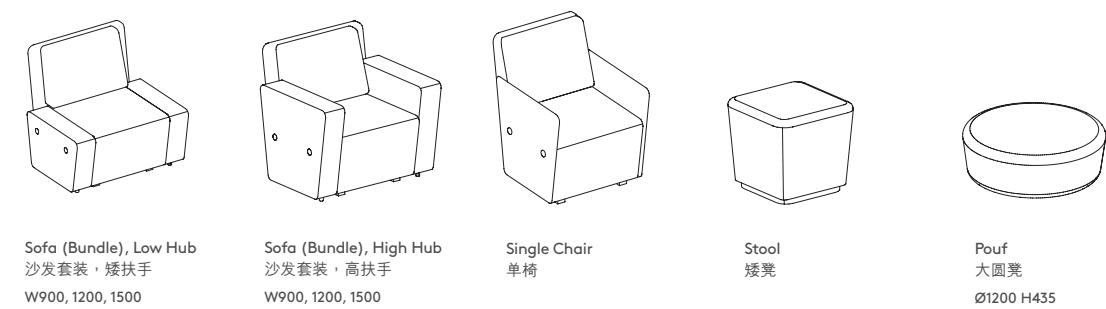

Octagonal Sofa
八角形沙发
W650 D7380 H1060
W1300 D1038 H1060

Statement of line 产品线

Meta Products 单品

Y-Sofa Chair
Y- 沙发椅

Y-Star Chair
Y- 四星椅

Y-Disc Chair
Y- 圆盘椅

X-Sofa Chair
X- 沙发椅

X-Star Chair
X- 四星椅

X-Disc Chair
X- 圆盘椅

Sofa (Bundle), Low Hub
沙发套装, 矮扶手
W900, 1200, 1500

Sofa (Bundle), High Hub
沙发套装, 高扶手
W900, 1200, 1500

Single Chair
单椅

Stool
矮凳

Pouf
大圆凳
Ø1200 H435

Lounge Seating 卡位沙发 (套装)

Basic
基本款
W960 D655 H1350
W1260 D655 H1350
W1560 D655 H1350