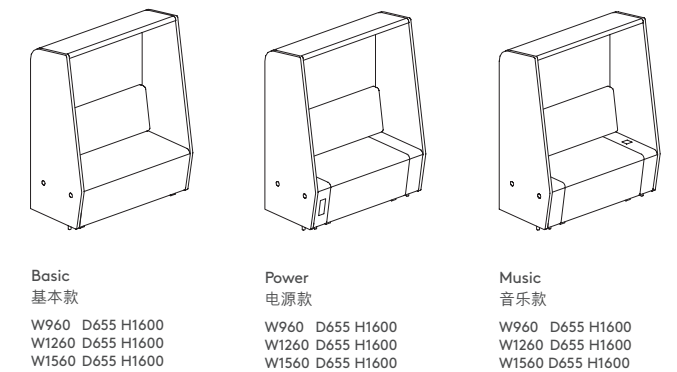

Cabin 独享舱 (套装)

Basic
基本款
W960 D655 H1600
W1260 D655 H1600
W1560 D655 H1600

Power
电源款
W960 D655 H1600
W1260 D655 H1600
W1560 D655 H1600

Music
音乐款
W960 D655 H1600
W1260 D655 H1600
W1560 D655 H1600