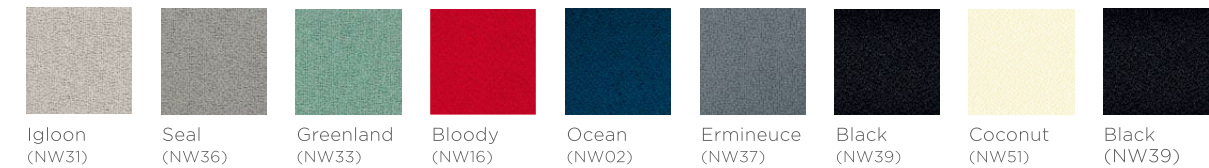

Grey Plastic Frame and Metal Base

Black Plastic Frame and Base

Grey Plastic Frame and Base

Black Plastic Frame and Metal Base

Mesh Back Color

MT

MA

Seat Fabric Color

New Win

Era

Medley

Elvy

Scena

Boldface

True Leather Color

Artificial Leather Color

Back Carrier Finisher

Frame/Base Finisher

Remarks :

Color variations may occur on soft copies or printed matters. Please refer to swatch cards or actual product samples for color selection. More material color options are available for selection in Lamex Colorbook. Please consult your sales representatives or dealers for more information.