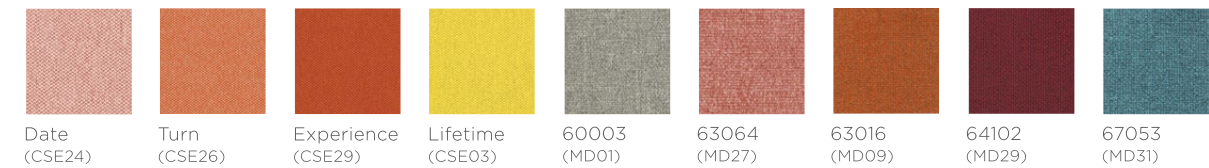

Grey Plastic Frame and Metal Base

Black Plastic Frame and Base

Grey Plastic Frame and Base

Black Plastic Frame and Metal Base

Mesh Back Color

MT

MA

Seat Fabric Color

New Win

Era

Medley

Elvy

Scena

Boldface

True Leather Color

Artificial Leather Color