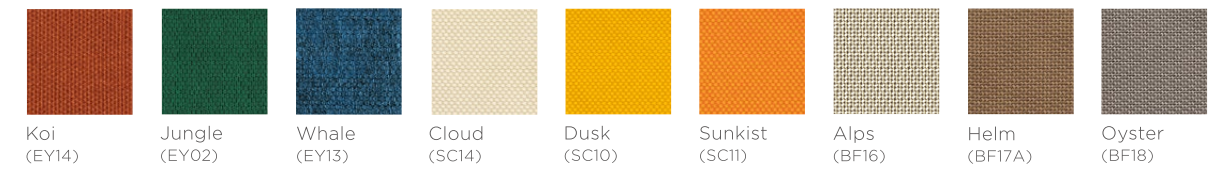

Grey Plastic Frame and Metal Base

Black Plastic Frame and Base

Grey Plastic Frame and Base

Black Plastic Frame and Metal Base

Mesh Back Color

MT

MA

Seat Fabric Color

New Win

Era

Medley

Elvy

Scena

Boldface

True Leather Color

Artificial Leather Color

Back Carrier Finisher

Frame/Base Finisher

Remarks :

Color variations may occur on soft copies or printed matters. Please refer to swatch cards or actual product samples for color selection. More material color options are available for selection in Lamex Colorbook. Please consult your sales representatives or dealers for more information.