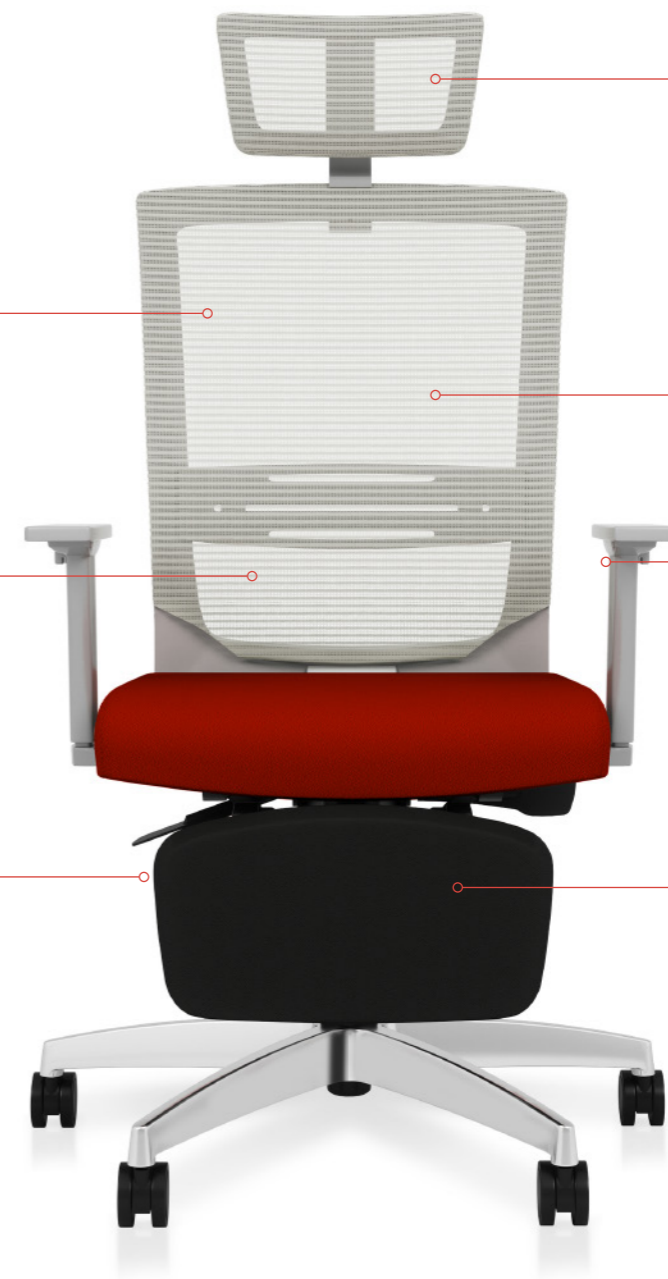

高质的扶手根据人体手臂流线型设计，具有高度和深度可调功能，适合不同伏案工作姿势的手臂承托，有效纾缓手部疲劳。

Adjustable Headrest 可调节头枕

Multi-angle headrest positioning offers flexible neck support, while helping to release pressure in this vulnerable body region.

高弹性而又耐久的透气网布，增强空气流通，排汗吸湿，保持身体干爽舒适。

Product Highlight

产品特点

Flexible and Comfortable Back Spine Support 灵活舒适的靠背

Adjustable Lumbar 可调节腰垫

Adjustable Seat Height 可调节座高

Adjustable Tension Control 可调节拉力控制旋钮

Array
悦派

Value Option

质优惠价之选

Offering a great tilting flexibility compared with most office chairs, Array, the value option without footrest or headrest, is the perfect budget chair solution for general staff members.

悦派是另设一款价廉物美的办公座椅，备有不带脚踏和头枕的选择，为切合不同预算的客户，提供普通员工的座椅解决为案。

Humanized Headrest 人性化的头枕设计

- 45mm height adjustable
- Tilt the angle up to 65 degree
- 45mm高度可调节
- 倾斜度可达65度

Breathable Mesh 透气网背

Adjustable Armrest 可调节扶手