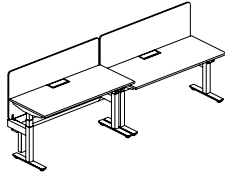

HAD Smart Wiring 升降台智能走线

The flexible Avail cable solution for HAD is designed to hang from the underside of work surface, with centralized and concealed trunking for tidy and effortless wire management.

Avail灵活走线解决方案·专为HAD台底悬挂走线设计·集中隐藏的线槽·整洁美观·便于走线管理。

Avail Height-Adjustable Desk 升降台

Bench Height-Adjustable Desk 共享台

Bench
双边共享升降台 (3节脚)
W: 1400,1500,1600,1800
D: 1200,1400,1600
H: 625-1275

Height-Adjustable Bench
(Single)
单边共享升降台
W: 1400,1500,1600,1800, 2200
D: 700,800,900,1000
H: 690-1025