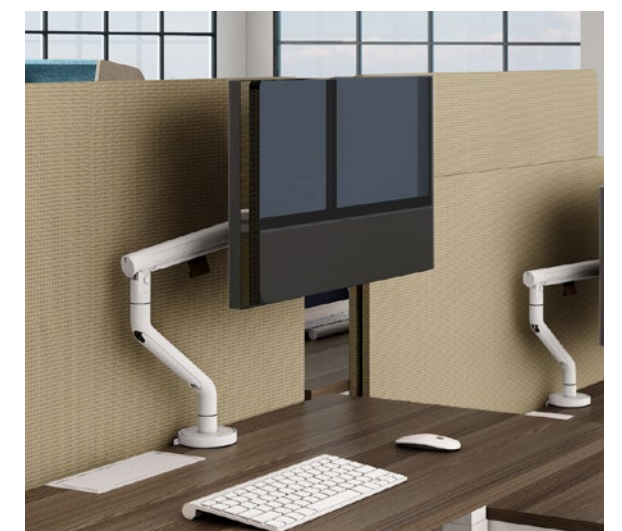

Avail Height-Adjustable Bench
With Desk Mount Frameless Screen
Trus Chair

Avail 升降共享台 带无框挂台屏风
Trus 座椅

Workplace Wellness Ergonomics and Movements

健康的办公空间：贴合人体设计

Movement and good ergonomic designs at the workplace not only improve overall employee wellbeing, but also help to raise productivity and engagement. The Avail height-adjustable workstation, includes height-adjustable desks, monitor arms and ergonomic chairs, which make it easy to maintain ideal posture and line of sight.

贴合人体工学与运动的办公空间设计，不仅有助员工的身心健康，更能提高员工生产力和工作投入感。完备的Avail升降工作台组合，包括升降台、显示器支架和贴合人体设计的座椅，可随时让员工保持理想的办公姿势，拥有良好视线，带来健康的办公空间体验。

Monitor Arm 显示器支架

Ergonomic monitor arm help users set their screen at the correct position spot to encourage good posture.

贴合人体工学设计的显示器支架能帮助使用者将显示屏设置于正确的位置，以保持其良好正确的姿势。

Staff Height-Adjustable Desk Stand Up for Your Health

员工升降台 站立办公 呵护健康

The Avail Height-Adjustable Desk (HAD) supports a variety of working styles and positions, allowing you to work both at sitting and standing height. The series also comes in different configurations to fit every layout and plan, including L-shape, 120-degree styles and integrated version with all Avail panels.

Avail 升降独立直台 带 A30™ 落地屏风

Product Highlight 产品特点

Height-Adjustable Desk Application
升降台应用

- A. Staff HAD Bench 员工升降共享台
- B. Height-Adjustable Desk with Panel
升降台配 Avail 屏风

Height-Adjustable Desk Screen
升降台桌上屏风