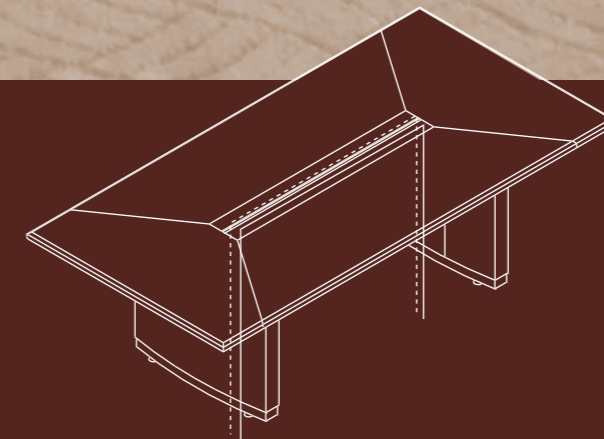

Smart routing layout

巧妙的走线布局

Power
电线

Date & voice
数据与电话线