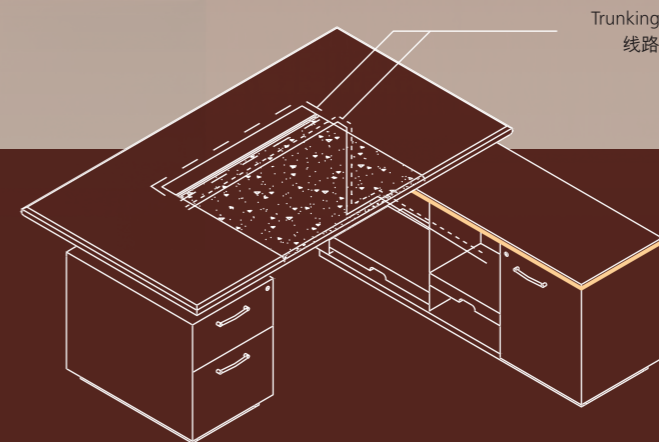

遵循人体工程学原理精细打造，每一个细节都一丝不苟。精妙贴心的设计，兼顾美学与实用。配备俱全的功能结构及附加配件，令沉稳内涵更趋丰富。

Quiet utility
匠心独运

Cleverly concealed wire routing and power sockets
铝金属拉丝走线翻盖板，将电源插座巧妙隐藏

Smooth and quiet soft closing function
缓冲装置使抽屉开合宁静顺滑

Power socket solution concealed under the desktop
强大的插座方案隐藏于桌面内

The Grande conference table serves a diverse array of important office and workspace functions. With its cleverly concealed wire routing and power sockets, the conference table provides you and your team with versatility and ease throughout the day. From long into the night work sessions to highly important business negotiations, the Grande conference table is always at the ready.