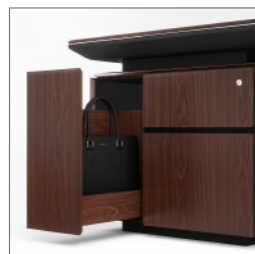

### Executive Desk with Return Cabinet 行政桌带边柜

Bespoke Crafted Edge Design  
别具匠心的工艺边设计

Multifunctional Box with Main Power + USB + HDMI + Network  
多功能插座箱, 包括强电、USB、HDMI及网络

Hidden Storage Box Allows Stationeries and Personal Items  
储物盒收纳文具及个人物品

Charge mobile phone and devices easily and swiftly with a built-in charger or desktop faux-leather wireless charger  
可提供内置隐藏式充电器或桌上安装仿皮无线充电器, 轻松快捷地为手机及其他设备充电

Additional Storage Space for Personal Handbag and Suit Case  
增设个人手提包或公事包储存空间