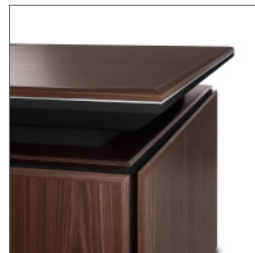

Executive Desk with Return Cabinet 行政桌带边柜

Bespoke Crafted Edge Design
别具匠心的工艺边设计