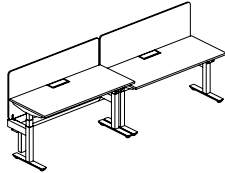

Height-Adjustable Bench
(Single)
单边共享升降台
W: 1400,1500,1600,1800,2200
D: 700,800,900,1000
H: 690-1025