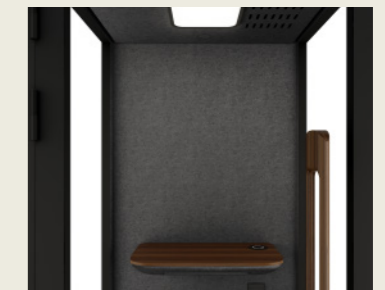

EXCELLENT ACOUSTICS 卓越的吸音效果

Solid wood, acoustic materials and sound-insulating glass all combine for excellent acoustic attenuation achieving 41-43dBA with speech level reduction of 29dBA.

实木、吸音材料和隔音玻璃使噪声减至 41-43dBA，而语音声级亦降低至 29dBA。