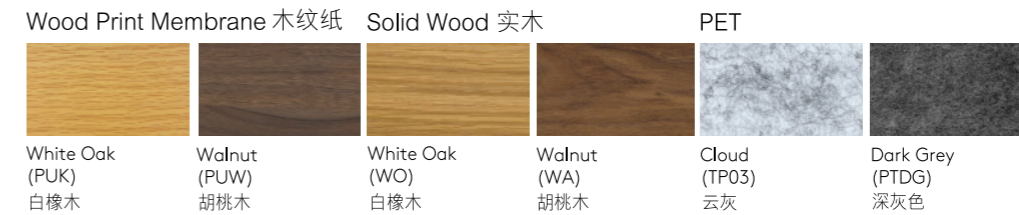

Material Option 物料选择

Seat Fabric 座椅布料

Blazer

Polyurethane/PU Laminate 防火板 Powder Paint 金属喷粉

MFC 三聚氰胺板

Remarks 备注:

- Reverberation Test: The reverberation time of medium frequency (500Hz to 1000Hz average) in the quiet booth is 0.12s.  
混响测试: 静音舱内中频(500Hz 和 1000Hz 平均)混响时间为 0.12s。
- R45° Sound Reduction Test: The apparent sound reduction index of the LAMEX LUMIN quiet booth is R'45,w. The single-value evaluation measure is 29dB.  
R45° 隔音测试: LAMEX LUMIN 静音舱的表现隔声量 R'45,w。单值评价为 29dB。
- Noise Isolation Class NIC=32. 噪音隔离等级 NIC=32。
- Enamel Glass - Speech level reduction: 28.77 dB. 彩釉玻璃 - 语音级衰减: 28.77 dB。
- HPL - Speech level reduction: 26.7dB. HPL - 语音级衰减: 26.7 dB。
- Jet Black is only for use in Lumin Basic and HPL. 乌黑只适用于 Lumin Basic 及 HPL。
- Polyurethane/PU is only for use in seat cushion of Lumin Phone Booth with Stool. PU只适用于Lumin电话亭带升降吧椅座垫。
- Color variations may occur on soft copies or printed matters. Please refer to swatch cards or actual product samples for color selection.  
颜色可能因电子档或印刷效果而出现差异。当选择颜色时,可参考色卡或真实样本。
- Greenguard Indoor Air Quality Gold Certification applies to Lumin. Greenguard 室内空气质量金级认证产品系列为 Lumin。