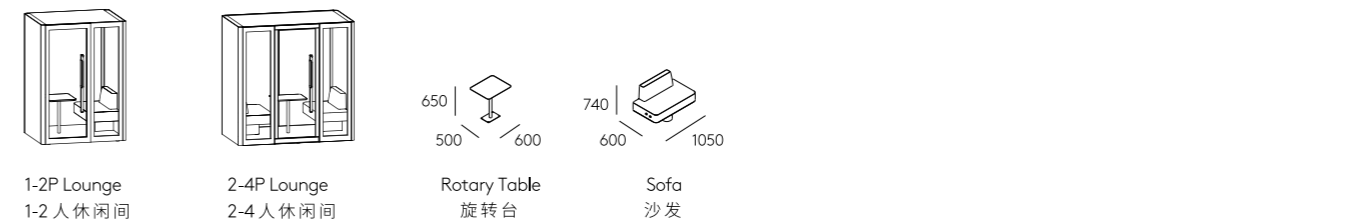

Version: 版本:	HPL	
Exterior Dimension: 外部尺寸:	1-2P: 1600 x 1300 x 2200mm	2-4P: 2200 x 1300 x 2200mm
Interior Dimension: 内部尺寸:	1-2P: 1480 x 1150 x 2020mm	2-4P: 2080 x 1150 x 2020mm
Net Weight: 净重量:	1-2P: 371kg	2-4P: 490kg
Optional Equipment: 可选设备:	TV Bracket (Available for 1-2P only) 电视挂架 (只适用于1-2P)