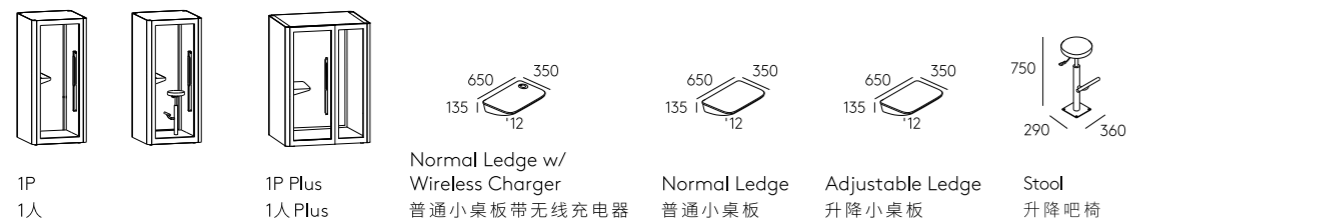

Version: 版本:	HPL	
Exterior Dimension: 外部尺寸:	1P: 1000 x 1000 x 2200mm	1P Plus: 1300 x 1300 x H2200mm (W/ Adjustable Ledge) 1300 x 1300 x H2200mm (带升降小桌板) 1300 x 1300 x H2200mm (Normal Ledge W/Socket) 1300 x 1300 x H2200mm (普通小桌板带电源插座)
Interior Dimension: 内部尺寸:	1P: 880 x 850 x 2020mm	1P Plus: 1160 x 1150 x H2020mm (W/ Adjustable Ledge) 1160 x 1150 x H2020mm (带升降小桌板) 1180 x 1150 x H2020mm (Normal Ledge W/Socket) 1180 x 1150 x H2020mm (普通小桌板带电源插座)
Net Weight: 净重量:	1P: 265kg (2 Side Glass) 265kg (2面玻璃)	1P Plus: 350kg (W/ Adjustable Ledge / Normal Ledge W/Socket) 350kg (带升降小桌板 / 普通小桌板带电源插座)
Optional Equipment: 可选设备:	2 Side Glass, Adjustable Ledge, Normal Ledge W/Socket, Stool 2面玻璃, 升降小桌板, 普通小桌板带电源插座, 升降吧椅