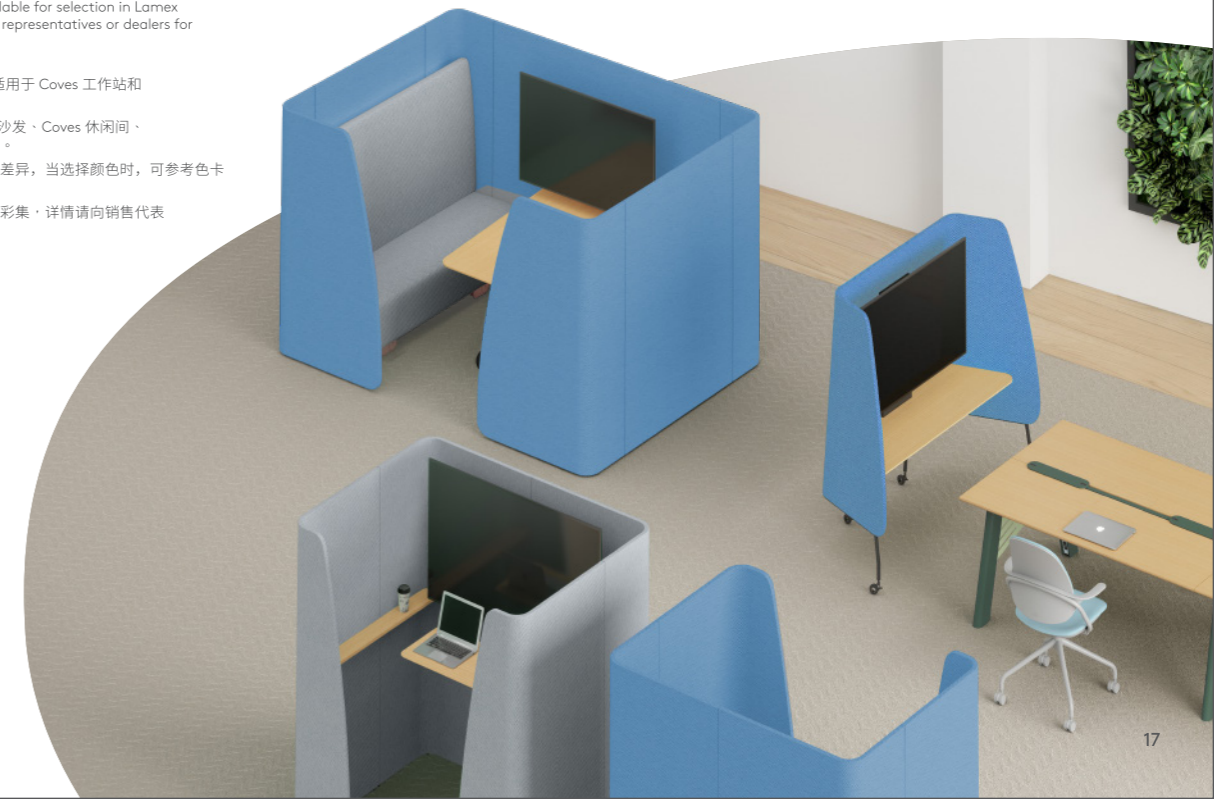

MFC 三聚氰胺板

Warm White MFH 暖白色	Aspen MFSF 白杨木	Maple MFP 枫木色	Sunlight Ash MFAS 晨光白蜡木	Oak MFL0/COLOR310 橡木色	Cherry (MFY) 樱桃木色	Walnut MFLW/COLOR309 胡桃木色	Vintage Ash MFAV 复古白蜡木	Chocolate Ash MFAC 巧克力白蜡木

Natural Veneer 天然木皮

White Oak Veneer VRO 白橡木皮	Walnut Veneer VRW 胡桃木皮

Powder Paint 金属喷粉

Clay CL 灰凝土	Core Gray CG 硬核灰	Healing Green HG 疗愈绿	Matte Black BK 磨砂黑

Remarks 备注:

- Carlow, Elvy, Silex and Vico fabric is applicable for Coves Workpods and Coves Lite Media only.
- Rivet and Blazer fabric is applicable for Coves Sofa, Coves Suites, Coves Lite Settee and Coves Lite Suite only.
- Color variations may occur on soft copies or printed matters. Please refer to swatch cards or actual product samples for color selection.
- More material color options are available for selection in Lamex Colorbook. Please consult your sales representatives or dealers for more information.
- Carlow, Elvy, Silex 及 Vico 布料只适用于 Coves 工作站和 Coves 纤致多媒体架。
- Rivet 及 Blazer 布料只适用于 Coves 沙发、Coves 休闲间、Coves 纤致沙发和 Coves 纤致休闲间。
- 颜色可能因电子档或印刷效果而出现差异，当选择颜色时，可参考色卡或真实样本。
- 备有更多物料颜色选择，可参考美时彩集，详情请向销售代表或经销商查询。