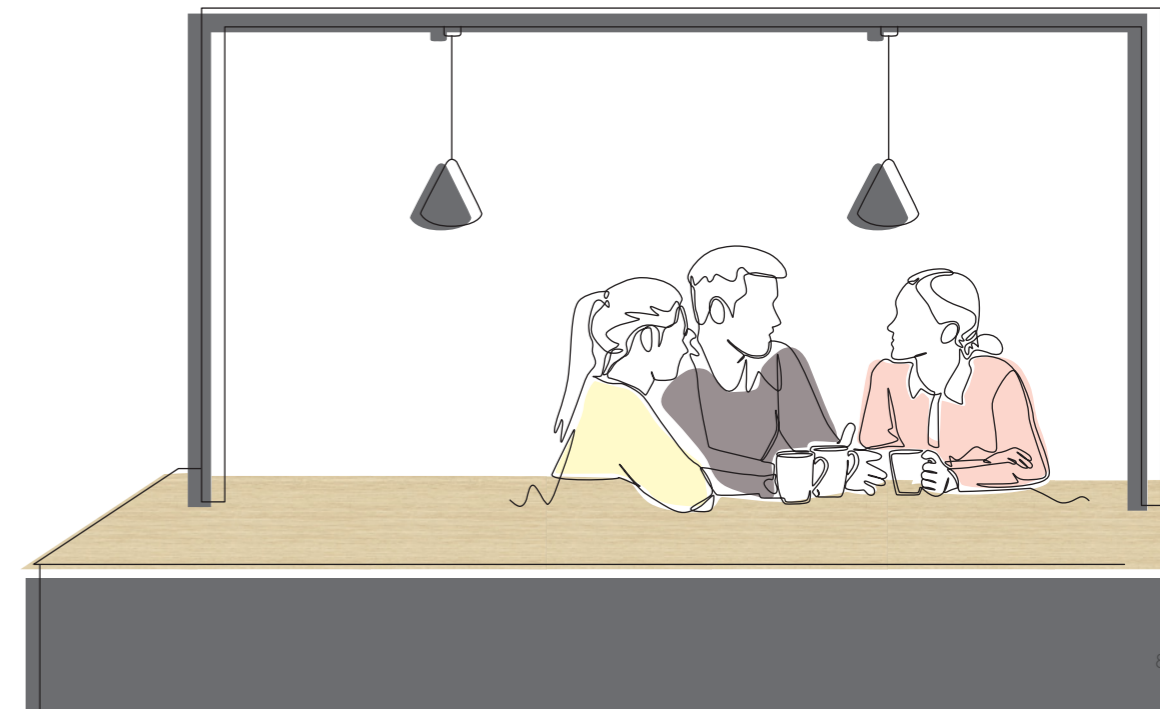

ELIO Counter 吧桌

Creating a Relaxed and Friendly Atmosphere

营造轻松友善氛围

The sleek lines and modern finish of the ELIO Counter high table create a visually stunning centerpiece that elevates your cafeteria's ambiance. Perfect for meals, coffee breaks or gatherings, it offers a comfortable space to connect.

The contemporary ELIO counter fosters casual discussion, making it also an ideal fit for office environment that spark creativity and collaboration.

ELIO 吧桌以流畅优美的线条和现代感十足的设计，成为餐厅环境中令人瞩目的焦点，提升了整体的美学氛围。它非常适合用餐、咖啡休憩或社交聚会，为访客提供了一个舒适而愉悦的交流空间，促进了彼此之间的互动与联系。

优雅时尚的 ELIO 吧桌不仅促进人与人之间的轻松交谈与讨论，更是激发团队创造力与协作的理想选择，适用于多种办公环境。