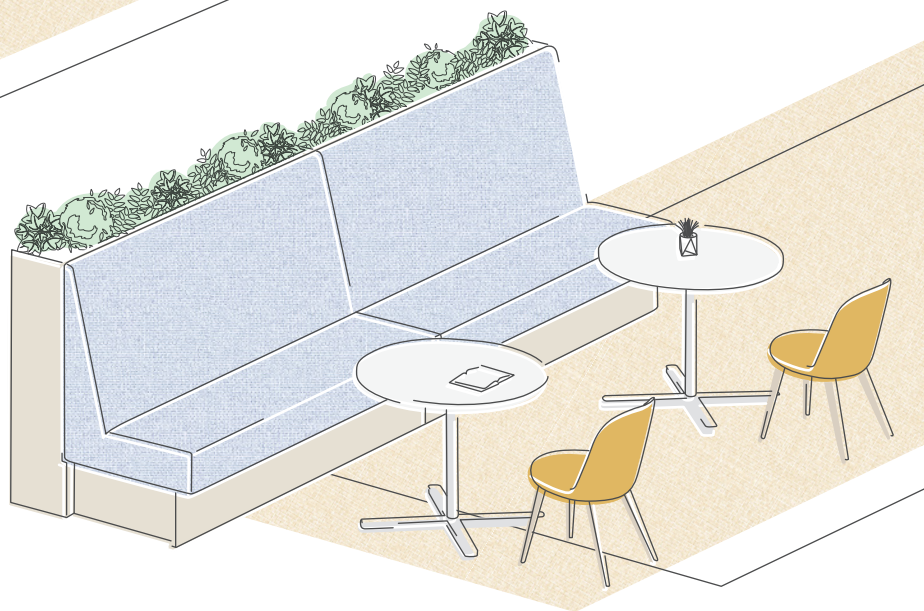

ELIO

ELIO

Converging Diversity: Creating Comfortable Leisure Spaces

多元汇聚 营造舒适休闲空间

ELIO allows you to reconfigure workspaces for greater efficiency and collaboration, inspiring creativity with adaptable settings that seamlessly fit any space, design or culture. ELIO combines sofas and tables to enhance your workplace's aesthetic while creating a warm, inviting atmosphere that fosters comfort and engagement. It invites people to connect, communicate and collaborate. ELIO establishes trust and good relationships, fostering unity akin to a neighborhood community that leads to true productivity.

ELIO 可根据您的需求重塑一个提升工作效率和友好协作的办公环境。它为空间规划、时尚设计和企业文化的氛围提供多样化的组合选择，激发灵感。由沙发和桌子组成的 ELIO 不仅美化您的工作空间，还营造出舒适、充满活力的环境，有助员工之间的紧密协作和畅顺沟通，让员工互相建立信任和良好的关系，合作无间，就像社区般创建友好和睦的氛围，从而提高生产力。

ELIO Sofa 沙发

Creative Inspiration 轻松舒适 创意迸发

ELIO sofa brings a striking visual impact to spaces, creating a relaxed and comfortable environment. ELIO's modular design creating your ideal space effortlessly. Its playful style and vibrant colors fit any interior. With a touch of creativity, ELIO unlocks endless possibilities for space planning, revitalizing stylish relaxation areas.

ELIO 沙发为空间带来视觉冲击，营造出轻松舒适的休闲氛围。通过 ELIO 的模块化设计，您只需简单地摆放家具，即可轻松实现理想效果。其造型活泼、色彩丰富，是大多数空间内饰的理想搭配。只需发挥一点创意，ELIO 便能为空间规划带来无限可能，为时尚设计的休闲场所注入新的活力。

Inspired Interaction 身心自在 激发灵感交流

It complements lounge furniture like cafe chairs and small round tables, encouraging employees to gather in ELIO's comfy space for relaxation and creative discussions.