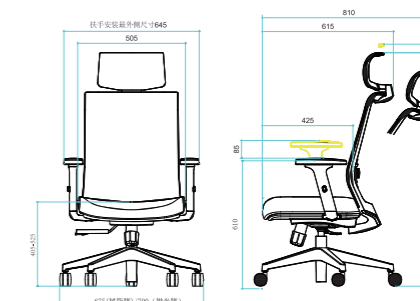

Variation

可调节腰靠

腰靠可根据需求，通过旋钮进行2段式调节。考虑到每个人脊椎形状的不同，更考虑到每个人的健康，ENTRY2的腰靠能使所有的脊柱都贴合靠背，缓解长时间久坐的不适感和疲劳感。腰靠还能上下调节（40mm），平衡工作与健康的多需求。

Adjustable Lumbar Support

The lumbar support can be adjusted in 2 different levels to fit comfortably to the curve of the user's back, relieving discomfort and fatigue that can come about through sitting down for extended periods of time. It can be adjusted up and down within a 40mm range, creating balance and perfectly fitting the needs of the user.

座面升降

一键操控座椅高低，适合任何体型的人士。范围：120mm

Seat Height

Adjustable with just one lever to adjust seat height in order to best suit your preference.

三段倾仰锁定 (选配)

三段档位调节，最大可调节角度124°左右

3 Levels Locking (Option)

3 levels back locking, the max adjustable angle is 124°

座面进深调节 (选配)

座面可根据体格及喜好进行深度调整。范围：50mm

Seat Depth Adjustment (Option)

The depth of the seat surface is adjustable to accommodate individual user's physique and personal preferences.

可调节头靠

头靠可根据需求，上下角度都可调节。

Adjustable Headrest

Headrest provides a comfortable support to your neck area.

Dimension

一段固定款

三段移动款

欲了解更多商品详情，请登录国誉官网查询
For more product information, please visit our official website

Color

树脂边框
Frame Nylon

网布靠背
Back Mesh

贴布座面
Seat Fabric