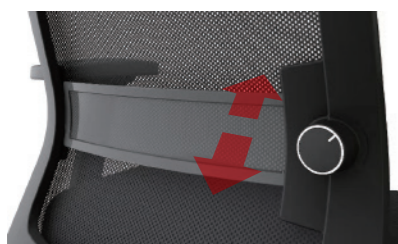

舒适品质 高性价比

采用注重人体工程学的人性化设计，丰富的色彩搭配及高性价比优势为您的办公空间带来全新体验

ENTRY2 incorporates these aspects into its design and includes new and improved features such as ergonomic human engineering design, creating a brand new furniture range. The ENTRY2 sets a new standard for chairs and will improve the image of offices, as well as increasing the productivity and comfort of its users.

Variation

可调节腰靠

腰靠可根据需求，通过旋钮进行2段式调节。考虑到每个人脊椎形状的不同，更考虑到每个人的健康，ENTRY2的腰靠能使所有的脊柱都贴合靠背，缓解长时间久坐的不适感和疲劳感。腰靠还能上下调节（40mm），平衡工作与健康的多需求。

Adjustable Lumbar Support

The lumbar support can be adjusted in 2 different levels to fit comfortably to the curve of the user's back, relieving discomfort and fatigue that can come about through sitting down for extended periods of time. It can be adjusted up and down within a 40mm range, creating balance and perfectly fitting the needs of the user.

座面升降

一键操控座椅高低，适合任何体型的人士。范围：120mm

Seat Height

Adjustable with just one lever to adjust seat height in order to best suit your preference.

三段倾仰锁定 (选配)

三段档位调节，最大可调节角度124°左右

3 Levels Locking (Option)

3 levels back locking, the max adjustable angle is 124°

座面进深调节 (选配)

座面可根据体格及喜好进行深度调整。范围：50mm

Seat Depth Adjustment (Option)

The depth of the seat surface is adjustable to accommodate individual user's physique and personal preferences.

可调节头靠

头靠可根据需求，上下角度都可调节。

Adjustable Headrest