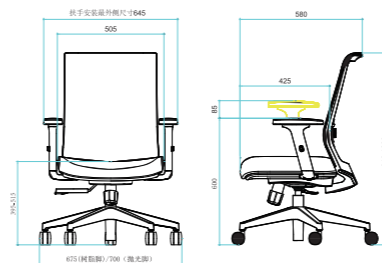

Dimension

一段固定款