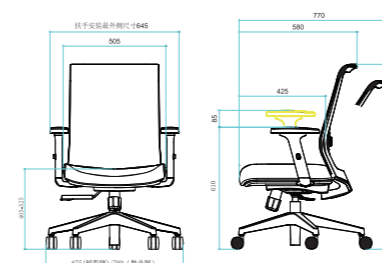

Variation

可调节腰靠

腰靠可根据需求，通过旋钮进行2段式调节。考虑到每个人脊椎形状的不同，更考虑到每个人的健康，ENTRY2的腰靠能使所有的脊柱都贴合靠背，缓解长时间久坐的不适感和疲劳感。腰靠还能上下调节（40mm），平衡工作与健康的多需求。

Adjustable Lumbar Support

The lumbar support can be adjusted in 2 different levels to fit comfortably to the curve of the user's back, relieving discomfort and fatigue that can come about through sitting down for extended periods of time. It can be adjusted up and down within a 40mm range, creating balance and perfectly fitting the needs of the user.

座面升降

一键操控座椅高低，适合任何体型的人士。范围：120mm

Seat Height

Adjustable with just one lever to adjust seat height in order to best suit your preference.

三段倾仰锁定 (选配)

三段档位调节，最大可调节角度124°左右

3 Levels Locking (Option)

3 levels back locking, the max adjustable angle is 124°

座面进深调节 (选配)

座面可根据体格及喜好进行深度调整。范围：50mm

Seat Depth Adjustment (Option)

The depth of the seat surface is adjustable to accommodate individual user's physique and personal preferences.

可调节头靠

头靠可根据需求，上下角度都可调节。

Adjustable Headrest

Headrest provides a comfortable support to your neck area.

Dimension

一段固定款

三段移动款

欲了解更多商品详情，请登录国誉官网查询
For more product information, please visit our official website

Color

树脂边框
Frame Nylon

网布靠背
Back Mesh

贴布座面
Seat Fabric