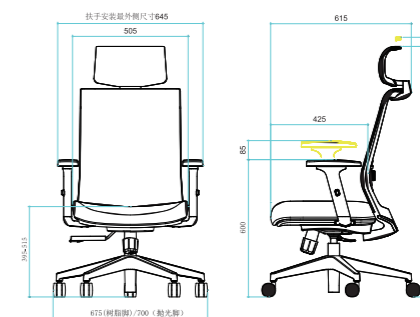

Dimension

一段固定款